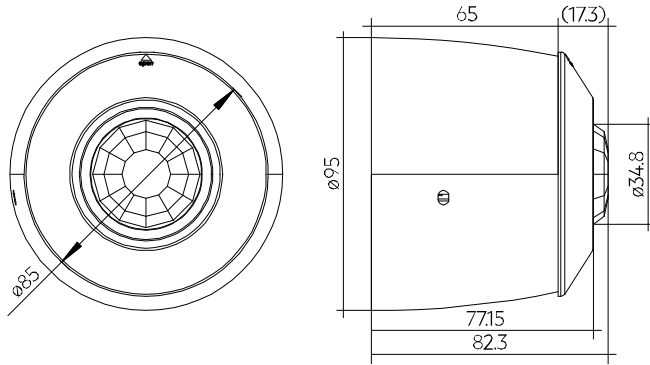

Sensor housing bDW rs

Casambi Ready wireless sensor

Product description

- _ Housing accessory for installations with solid ceiling
- _ Quick and easy installation
- _ Optimized mechanical concept to fix the basicDIM Wireless sensor with the accessory housing (patent pending)
- _ Release of the sensor from the housing can easily be done with a screwdriver or pen

Website

<http://www.tridonic.com/28002802>

Sensor housing bDW rs

Casambi Ready wireless sensor

Ordering data

Type	Article number	Packaging, carton	Weight per pc.
Sensor housing bDW rs	28002802	18 pc(s).	0.055 kg